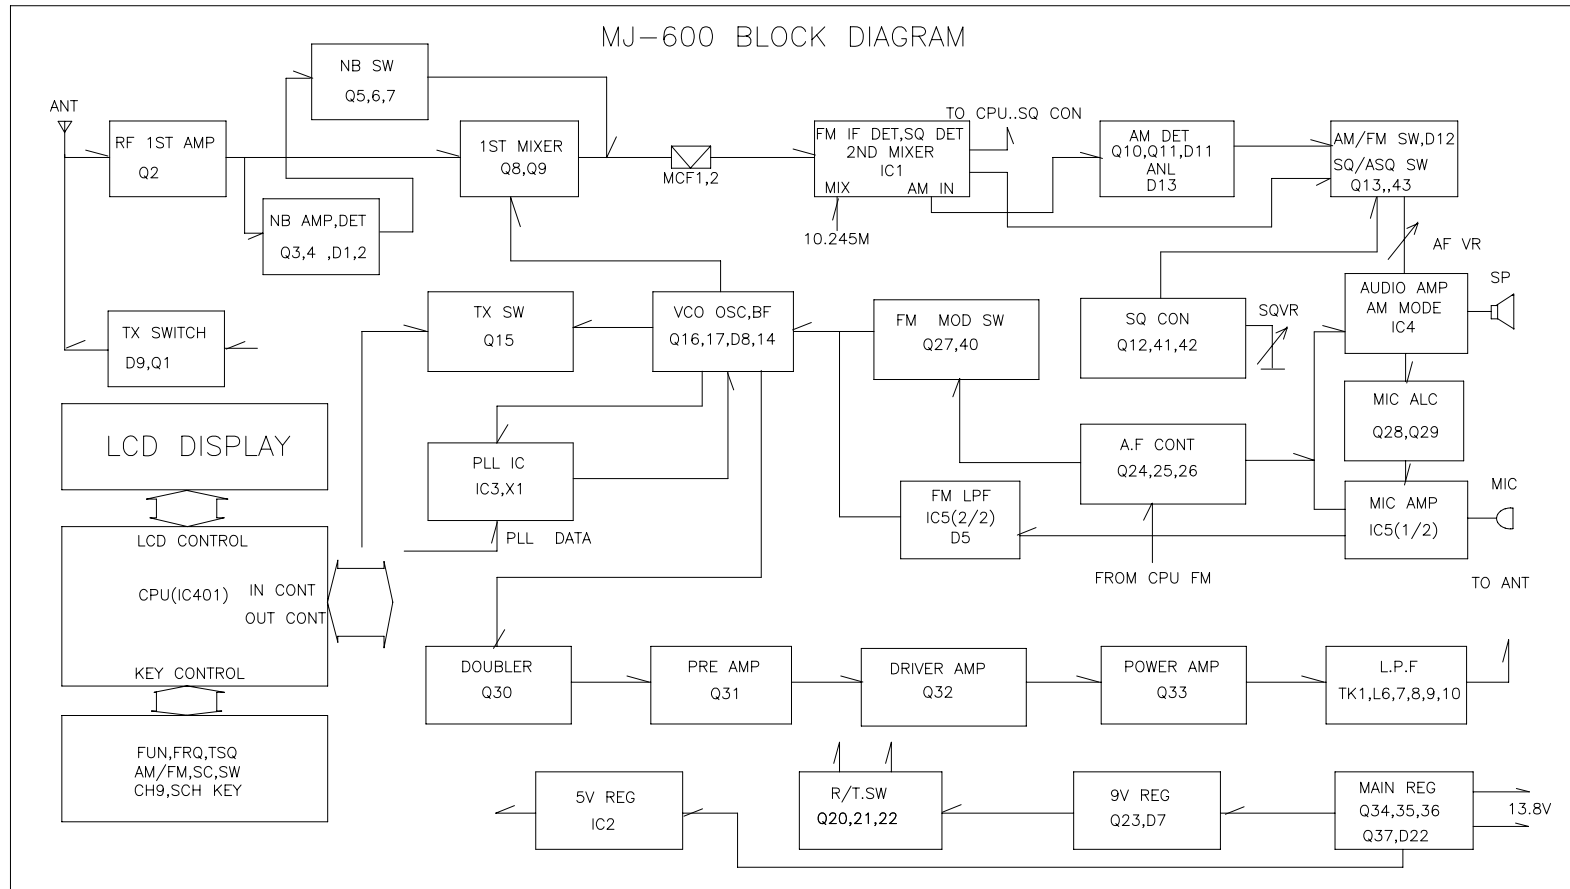

MJ-600 BLOCK DIAGRAM

BUYER MODEL	MJ-600EU
BASIC MODEL	MJ-600 FR-EU
DATE	06.05.25
	V1.0